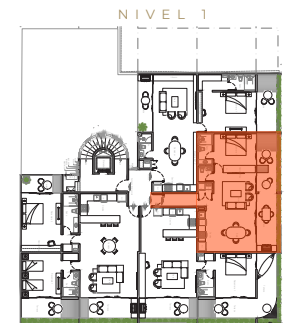

VARIA LIVING

designed to inspire

DEPARTAMENTO 102

ÁREA INTERIOR	70.44 M ²
ÁREA EXTERIOR	27.54 M ²
ÁREA TOTAL	97.98 M ²

* SPECIFICATIONS: THESE PLANS MAY BE SUBJECT TO MINOR CHANGES AND/OR SMALL ADJUSTMENTS IN MEASUREMENTS, DIMENSION AND LAYOUTS DUE TO TECHNICAL IN THE COURSE OF THE PHYSICAL CONSTRUCTION