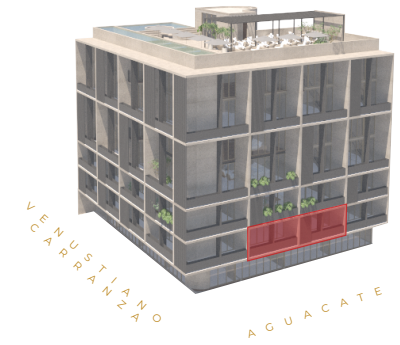

VARIA LIVING

designed to inspire

DEPARTAMENTO 102

ÁREA INTERIOR	70.44 M ²
ÁREA EXTERIOR	27.54 M ²
ÁREA TOTAL	97.98 M ²

* SPECIFICATIONS: THESE PLANS MAY BE SUBJECT TO MINOR CHANGES AND/OR SMALL ADJUSTMENTS IN MEASUREMENTS, DIMENSION AND LAYOUTS DUE TO TECHNICAL IN THE COURSE OF THE PHYSICAL CONSTRUCTION