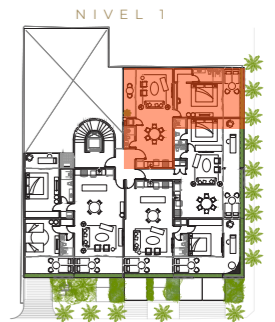

VARIA LIVING

designed to inspire

DEPARTAMENTO 101

ÁREA INTERIOR	86.88 M ²
ÁREA EXTERIOR	22.37 M ²
ÁREA TOTAL	109.25 M ²

* SPECIFICATIONS: THESE PLANS MAY BE SUBJECT TO MINOR CHANGES AND/OR SMALL ADJUSTMENTS IN MEASUREMENTS, DIMENSION AND LAYOUTS DUE TO TECHNICAL IN THE COURSE OF THE PHYSICAL CONSTRUCTION