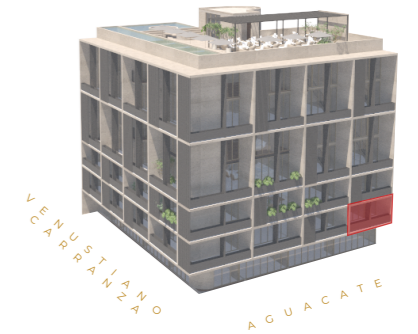

VARIA LIVING

designed to inspire

DEPARTAMENTO 101

ÁREA INTERIOR	86.88 M ²
ÁREA EXTERIOR	22.37 M ²
ÁREA TOTAL	109.25 M ²

* SPECIFICATIONS: THESE PLANS MAY BE SUBJECT TO MINOR CHANGES AND/OR SMALL ADJUSTMENTS IN MEASUREMENTS, DIMENSION AND LAYOUTS DUE TO TECHNICAL IN THE COURSE OF THE PHYSICAL CONSTRUCTION