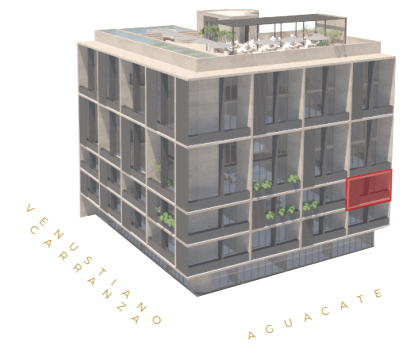

VARIA LIVING

designed to inspire

DEPARTAMENTO 201

ÁREA INTERIOR	86.88 M ²
ÁREA EXTERIOR	22.37 M ²
ÁREA TOTAL	109.25 M ²

* SPECIFICATIONS: THESE PLANS MAY BE SUBJECT TO MINOR CHANGES AND/OR SMALL ADJUSTMENTS IN MEASUREMENTS, DIMENSION AND LAYOUTS DUE TO TECHNICAL IN THE COURSE OF THE PHYSICAL CONSTRUCTION