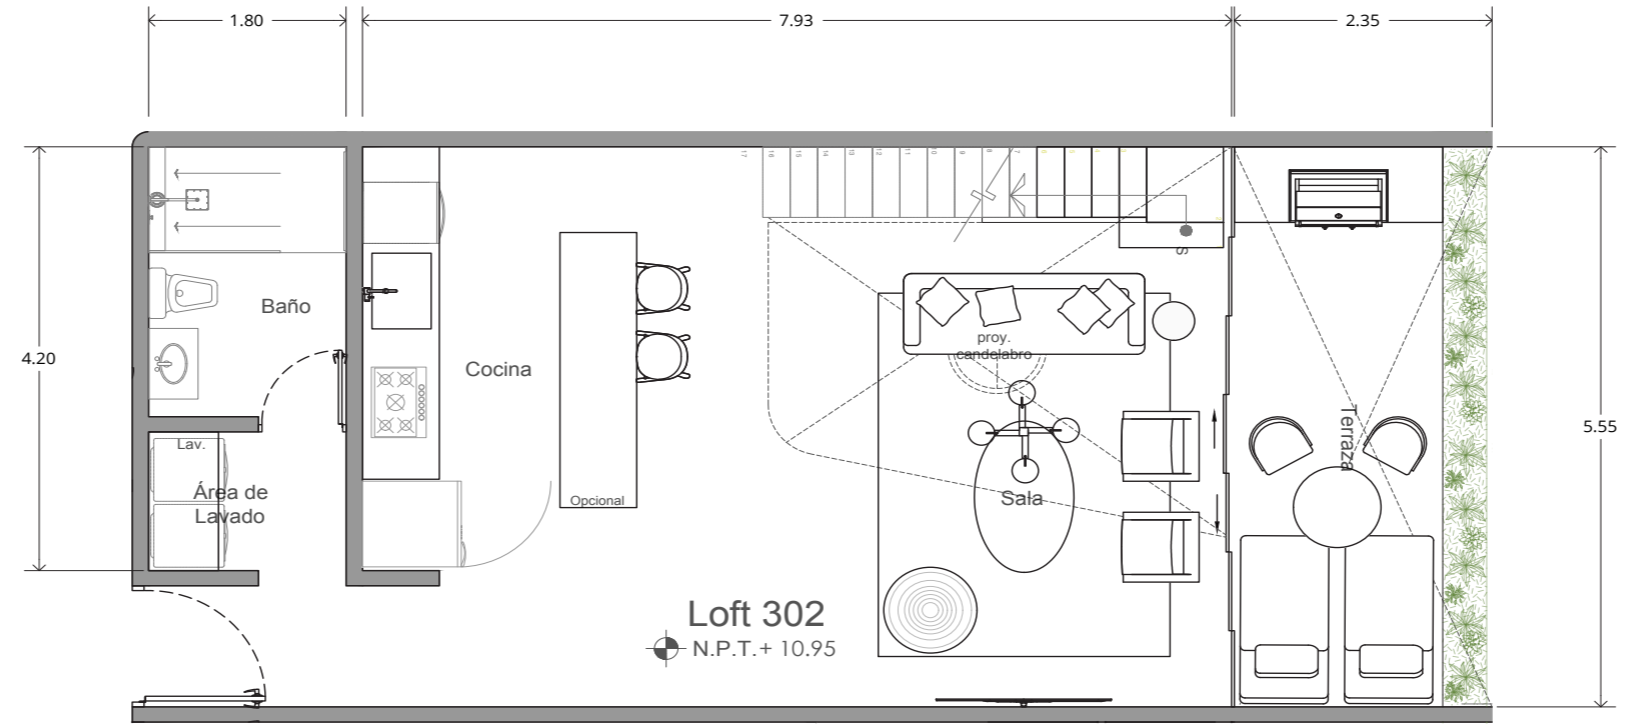

VARIA LIVING

designed to inspire

*MOBILIARIO DECORATIVO NO INLCUIDO
CONTRABARRA NO INLCUIDA
MUEBLE GRILL/ GRILL NO INLCUIDO

LOFT 302

ÁREA INTERIOR PB	56.76 M ²
ÁREA INTERIOR NIVEL 1	50.22 M ²
ÁREA EXTERIOR	13.76 M ²
ÁREA TOTAL	120.74 M ²

* SPECIFICATIONS: THESE PLANS MAY BE SUBJECT TO MINOR CHANGES AND/OR SMALL ADJUSTMENTS IN MEASUREMENTS, DIMENSION AND LAYOUTS DUE TO TECHNICAL IN THE COURSE OF THE PHYSICAL CONSTRUCTION

DESARROLLADORA
X WHITE GROUP