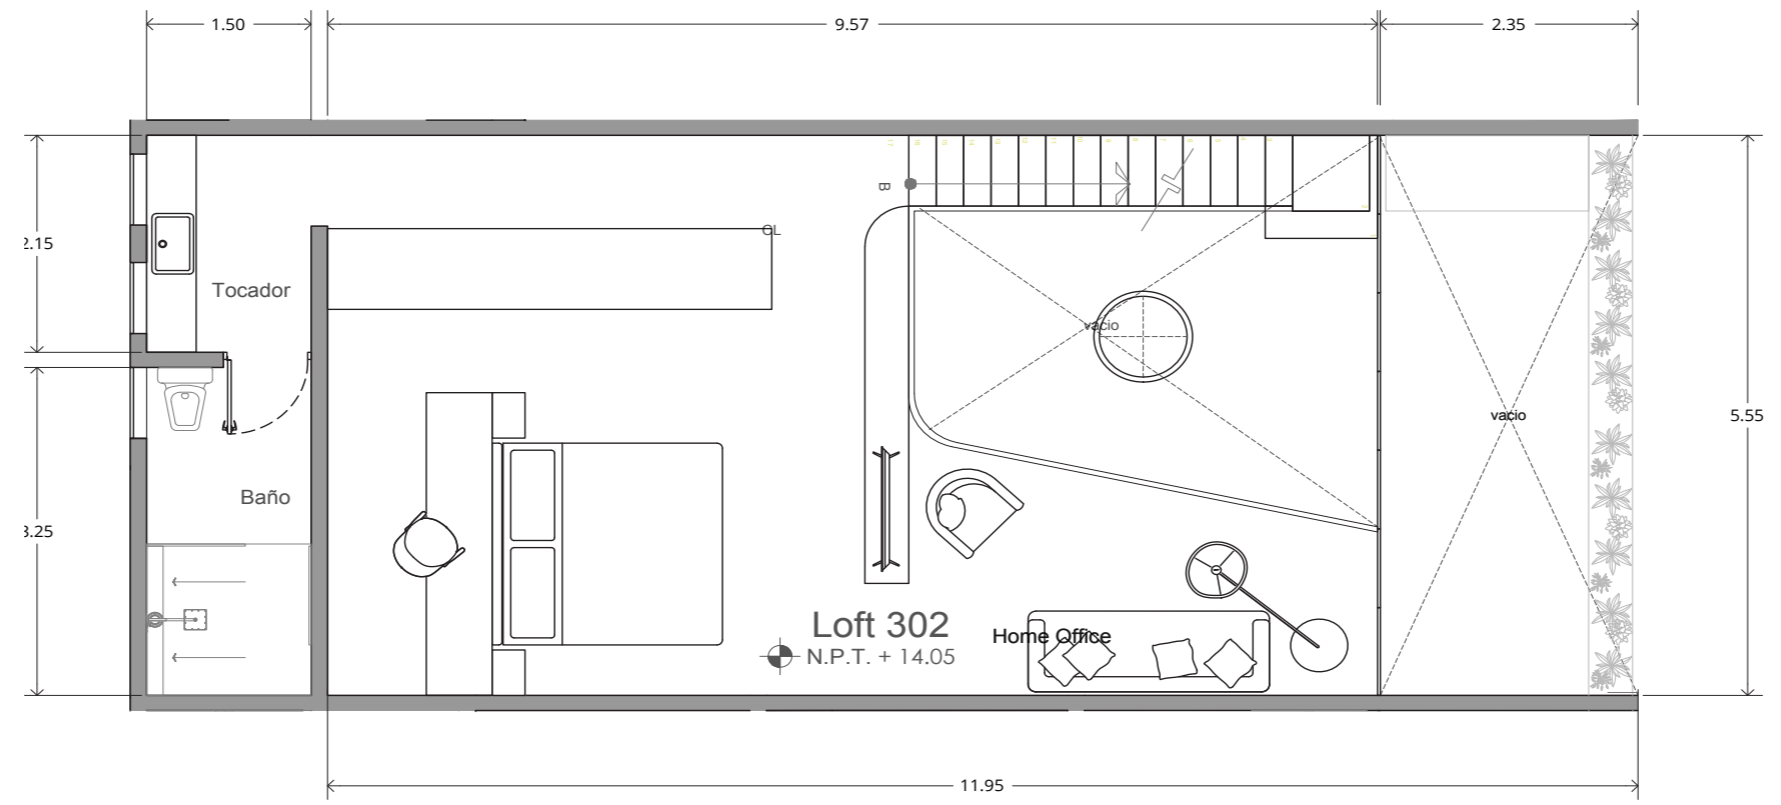

VARIA LIVING

designed to inspire

*MOBILIARIO DECORATIVO NO INLCUIDO
CONTRABARRA NO INLCUIDA
MUEBLE GRILL/ GRILL NO INLCUIDO

LOFT 302

ÁREA INTERIOR PB	56.76 M ²
ÁREA INTERIOR NIVEL 1	50.22 M ²
ÁREA EXTERIOR	13.76 M ²
ÁREA TOTAL	120.74 M ²

* SPECIFICATIONS: THESE PLANS MAY BE SUBJECT TO MINOR CHANGES AND/OR SMALL ADJUSTMENTS IN MEASUREMENTS, DIMENSION AND LAYOUTS DUE TO TECHNICAL IN THE COURSE OF THE PHYSICAL CONSTRUCTION

DESARROLLADORA
X WHITE GROUP