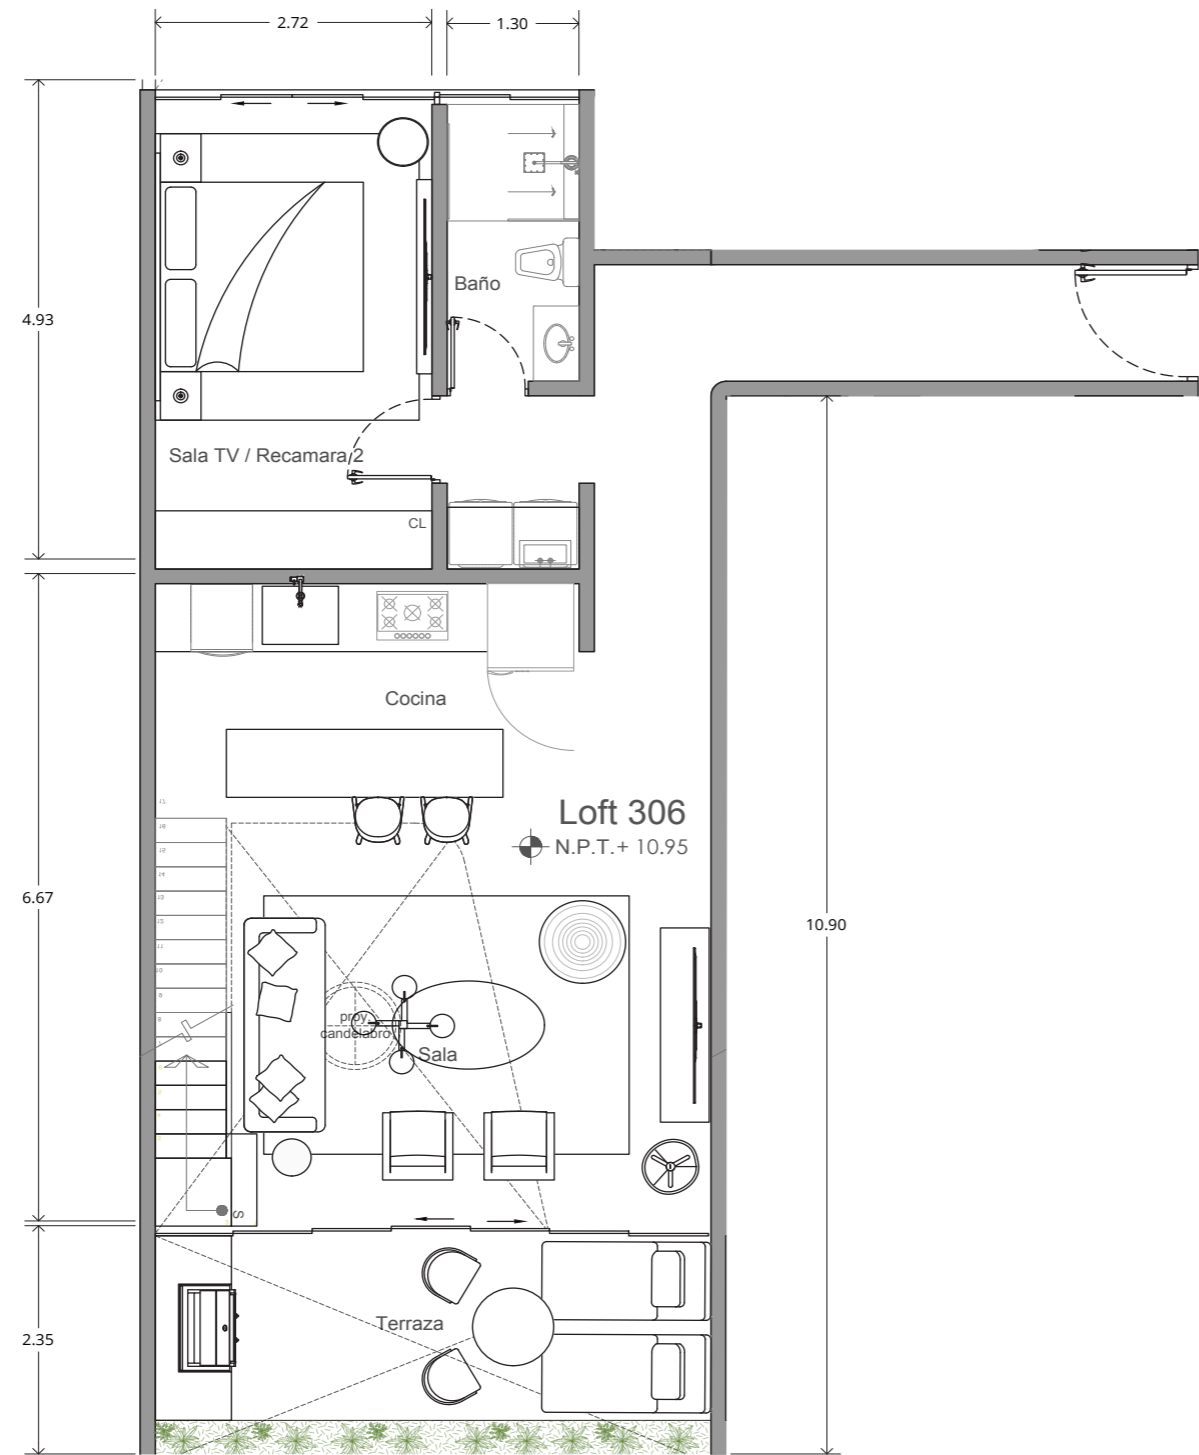

# VARIA LIVING

designed to inspire

\*MOBILIARIO DECORATIVO NO INLCUIDO  
CONTRABARRA NO INLCUIDA  
MUEBLE GRILL/ GRILL NO INLCUIDO

## LOFT 306

ÁREA INTERIOR PB	70.79M <sup>2</sup>
ÁREA INTERIOR NIVEL	149.66M <sup>2</sup>
ÁREA EXTERIOR	12.65M <sup>2</sup>
ÁREA TOTAL	133.1 M <sup>2</sup>

\* SPECIFICATIONS: THESE PLANS MAY BE SUBJECT TO MINOR CHANGES AND/ OR SMALL ADJUSTMENTS IN MEASUREMENTS, DIMENSION AND LAYOUTS DUE TO TECHNICAL IN THE COURSE OF THE PHYSICAL CONSTRUCTION