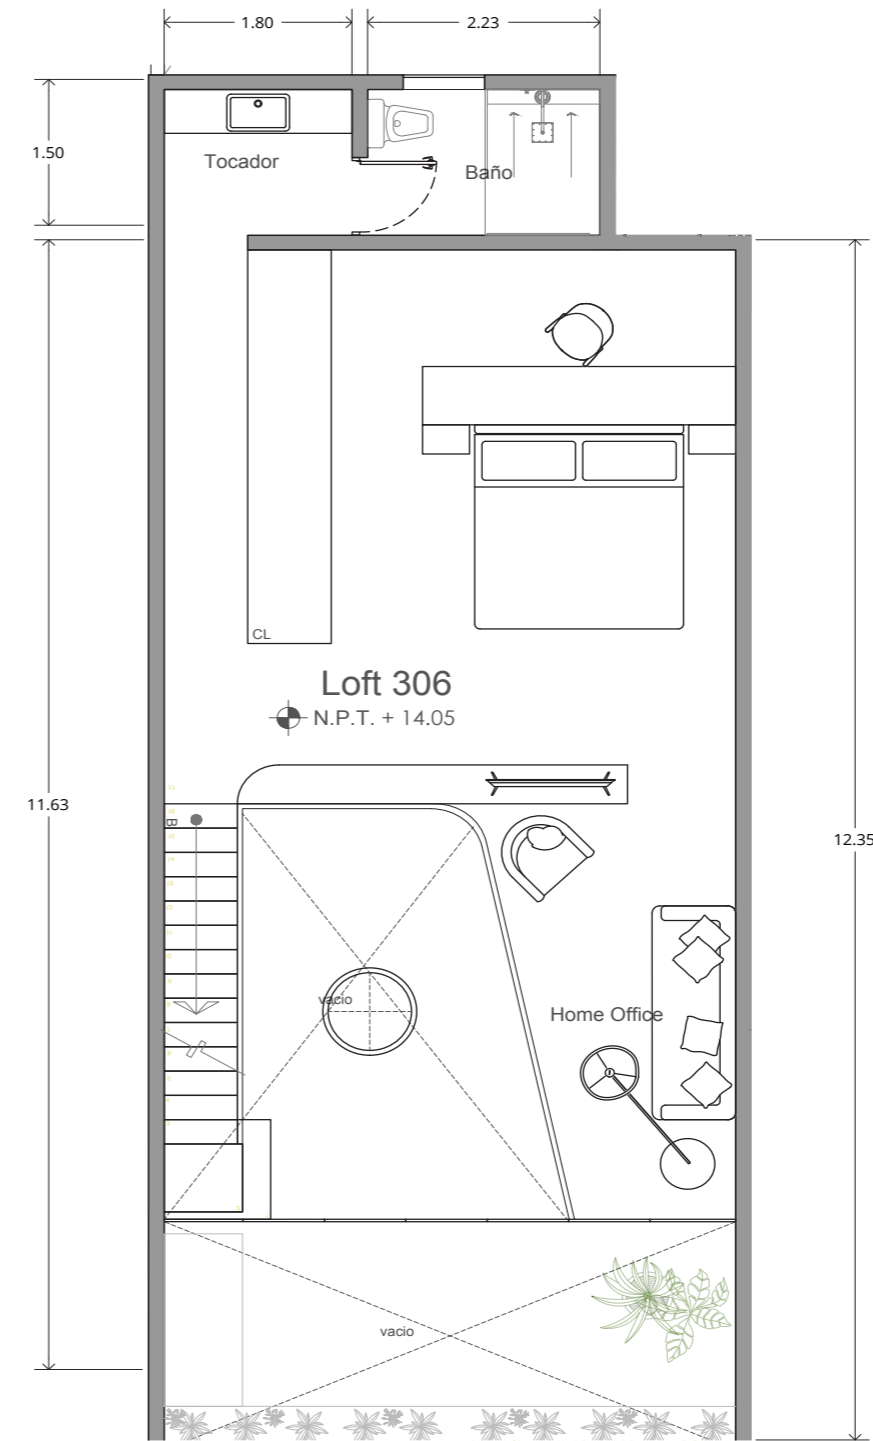

VARIA LIVING

designed to inspire

*MOBILIARIO DECORATIVO NO INLCUIDO
CONTRABARRA NO INLCUIDA
MUEBLE GRILL/ GRILL NO INLCUIDO

LOFT 306

ÁREA INTERIOR PB	70.79M²
ÁREA INTERIOR NIVEL	149.66M²
ÁREA EXTERIOR	12.65M²
ÁREA TOTAL	133.1 M²

* SPECIFICATIONS: THESE PLANS MAY BE SUBJECT TO MINOR CHANGES AND/ OR SMALL ADJUSTMENTS IN MEASUREMENTS, DIMENSION AND LAYOUTS DUE TO TECHNICAL IN THE COURSE OF THE PHYSICAL CONSTRUCTION

DESARROLLADORA
X WHITE GROUP

DISEÑO
**MAURICIO CEBALLOS
X ARCHITECTS**

VENTAS
ELENGORN REALTORS
VALI ARTA + NAVARIT

* ESPECIFICACIONES: ESTOS PLANOS PUEDEN TENER AJUSTES Y/O MODIFICACIONES EN MEDIDAS, COLINDANCIAS Y DISTRIBUCIÓN POR RAZONES TÉCNICAS PRESENTADAS EN LA EJECUCIÓN DE LA OBRA.