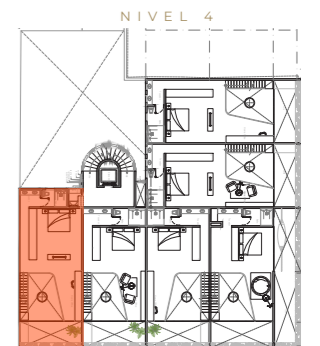

VARIA LIVING

designed to inspire

*MOBILIARIO DECORATIVO NO INLCUIDO
CONTRABARRA NO INLCUIDA
MUEBLE GRILL/ GRILL NO INLCUIDO

LOFT 306

ÁREA INTERIOR PB	70.79M²
ÁREA INTERIOR NIVEL	149.66M²
ÁREA EXTERIOR	12.65M²
ÁREA TOTAL	133.1 M²

* SPECIFICATIONS: THESE PLANS MAY BE SUBJECT TO MINOR CHANGES AND/ OR SMALL ADJUSTMENTS IN MEASUREMENTS, DIMENSION AND LAYOUTS DUE TO TECHNICAL IN THE COURSE OF THE PHYSICAL CONSTRUCTION

DESARROLLADORA
X WHITE GROUP

DISEÑO
**MAURICIO CEBALLOS
X ARCHITECTS**

VENTAS
ELENGORN REALTORS
VALI ARTA + NAVARIT

* ESPECIFICACIONES: ESTOS PLANOS PUEDEN TENER AJUSTES Y/O MODIFICACIONES EN MEDIDAS, COLINDANCIAS Y DISTRIBUCIÓN POR RAZONES TÉCNICAS PRESENTADAS EN LA EJECUCIÓN DE LA OBRA.