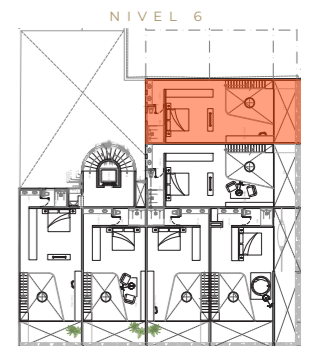

VARIA LIVING

designed to inspire

*MOBILIARIO DECORATIVO NO INLCUIDO
CONTRABARRA NO INLCUIDA
MUEBLE GRILL/ GRILL NO INLCUIDO

LOFT 501

ÁREA INTERIOR PB	71.14 M²
ÁREA INTERIOR NIVEL 1	50.12 M²
ÁREA EXTERIOR	14.01 M²
ÁREA TOTAL	135.27 M²

* SPECIFICATIONS: THESE PLANS MAY BE SUBJECT TO MINOR CHANGES AND/OR SMALL ADJUSTMENTS IN MEASUREMENTS, DIMENSION AND LAYOUTS DUE TO TECHNICAL IN THE COURSE OF THE PHYSICAL CONSTRUCTION

DESARROLLADORA
X WHITE GROUP

DISEÑO
**MAURICIO CEBALLOS
X ARCHITECTS**

VENTAS
ELENGORN REALTORS
VALI ARTA - NAVARIT

* ESPECIFICACIONES: ESTOS PLANOS PUEDEN TENER AJUSTES Y/O MODIFICACIONES EN MEDIDAS, COLINDANCIAS Y DISTRIBUCIÓN POR RAZONES TÉCNICAS PRESENTADAS EN LA EJECUCIÓN DE LA OBRA.