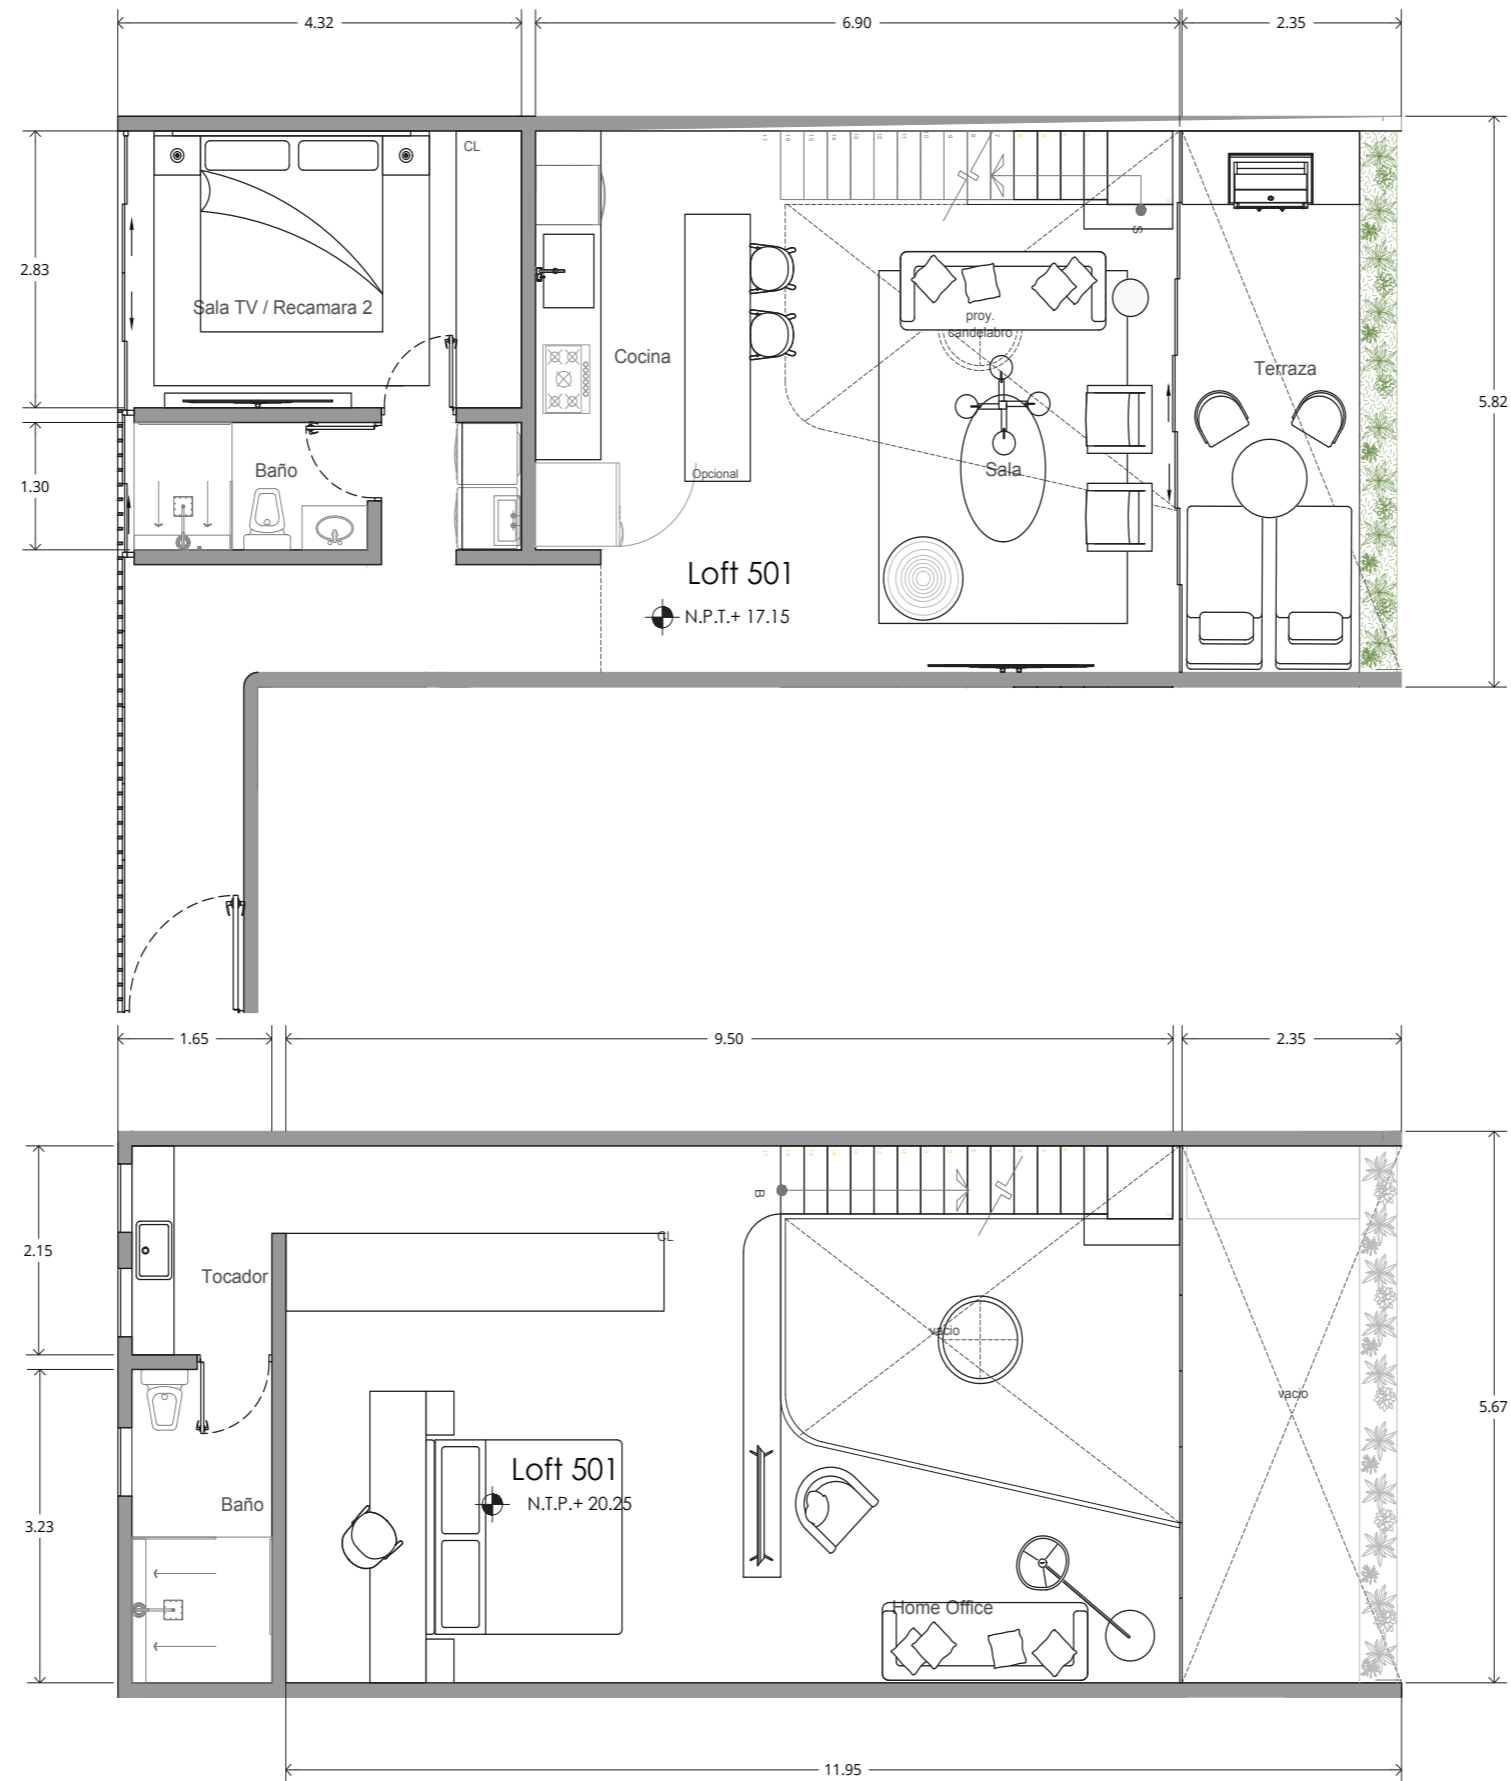

# VARIA LIVING

designed to inspire

\*MOBILIARIO DECORATIVO NO INLCUIDO  
CONTRABARRA NO INLCUIDA  
MUEBLE GRILL/ GRILL NO INLCUIDO

## LOFT 501

ÁREA INTERIOR PB	71.14 M <sup>2</sup>
ÁREA INTERIOR NIVEL 1	50.12 M <sup>2</sup>
ÁREA EXTERIOR	14.01 M <sup>2</sup>
ÁREA TOTAL	135.27 M <sup>2</sup>

\* SPECIFICATIONS: THESE PLANS MAY BE SUBJECT TO MINOR CHANGES AND/OR SMALL ADJUSTMENTS IN MEASUREMENTS, DIMENSION AND LAYOUTS DUE TO TECHNICAL IN THE COURSE OF THE PHYSICAL CONSTRUCTION