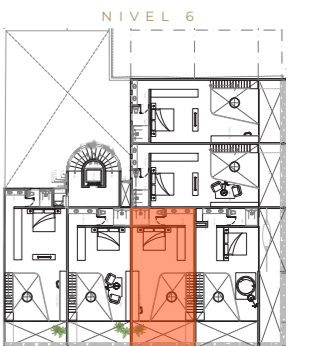

VARIA LIVING

designed to inspire

*MOBILIARIO DECORATIVO NO INLCUIDO
CONTRABARRA NO INLCUIDA
MUEBLE GRILL/ GRILL NO INLCUIDO

LOFT 504

ÁREA INTERIOR PB	46.49 M2
ÁREA INTERIOR NIVEL 1	42.12 M2
ÁREA EXTERIOR	12.66 M2
ÁREA TOTAL	101.27 M2

* SPECIFICATIONS: THESE PLANS MAY BE SUBJECT TO MINOR CHANGES AND/OR SMALL ADJUSTMENTS IN MEASUREMENTS, DIMENSION AND LAYOUTS DUE TO TECHNICAL IN THE COURSE OF THE PHYSICAL CONSTRUCTION

DESARROLLADORA
X WHITE GROUP

DISEÑO
**MAURICIO CEBALLOS
X ARCHITECTS**

VENTAS
ST2
ELENGORN REALTORS
VALI ARTA • NAVARIT

* ESPECIFICACIONES: ESTOS PLANOS PUEDEN TENER AJUSTES Y/O MODIFICACIONES EN MEDIDAS, COLINDANCIAS Y DISTRIBUCIÓN POR RAZONES TÉCNICAS PRESENTADAS EN LA EJECUCIÓN DE LA OBRA.