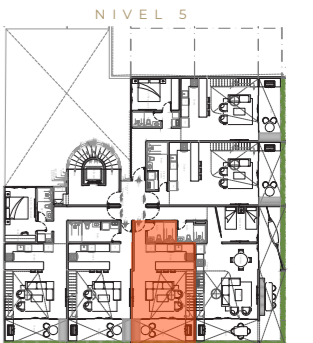

VARIA LIVING

designed to inspire

*MOBILIARIO DECORATIVO NO INLCUIDO
CONTRABARRA NO INLCUIDA
MUEBLE GRILL/ GRILL NO INLCUIDO

LOFT 504

ÁREA INTERIOR PB	46.49 M2
ÁREA INTERIOR NIVEL 1	42.12 M2
ÁREA EXTERIOR	12.66 M2
ÁREA TOTAL	101.27 M2

* SPECIFICATIONS: THESE PLANS MAY BE SUBJECT TO MINOR CHANGES AND/OR SMALL ADJUSTMENTS IN MEASUREMENTS, DIMENSION AND LAYOUTS DUE TO TECHNICAL IN THE COURSE OF THE PHYSICAL CONSTRUCTION

DESARROLLADORA
X WHITE GROUP

DISEÑO
**MAURICIO CEBALLOS
X ARCHITECTS**

VENTAS
ST2
ELENGORN REALTORS
VALI ARTA • NAVARIT

* ESPECIFICACIONES: ESTOS PLANOS PUEDEN TENER AJUSTES Y/O MODIFICACIONES EN MEDIDAS, COLINDANCIAS Y DISTRIBUCIÓN POR RAZONES TÉCNICAS PRESENTADAS EN LA EJECUCIÓN DE LA OBRA.