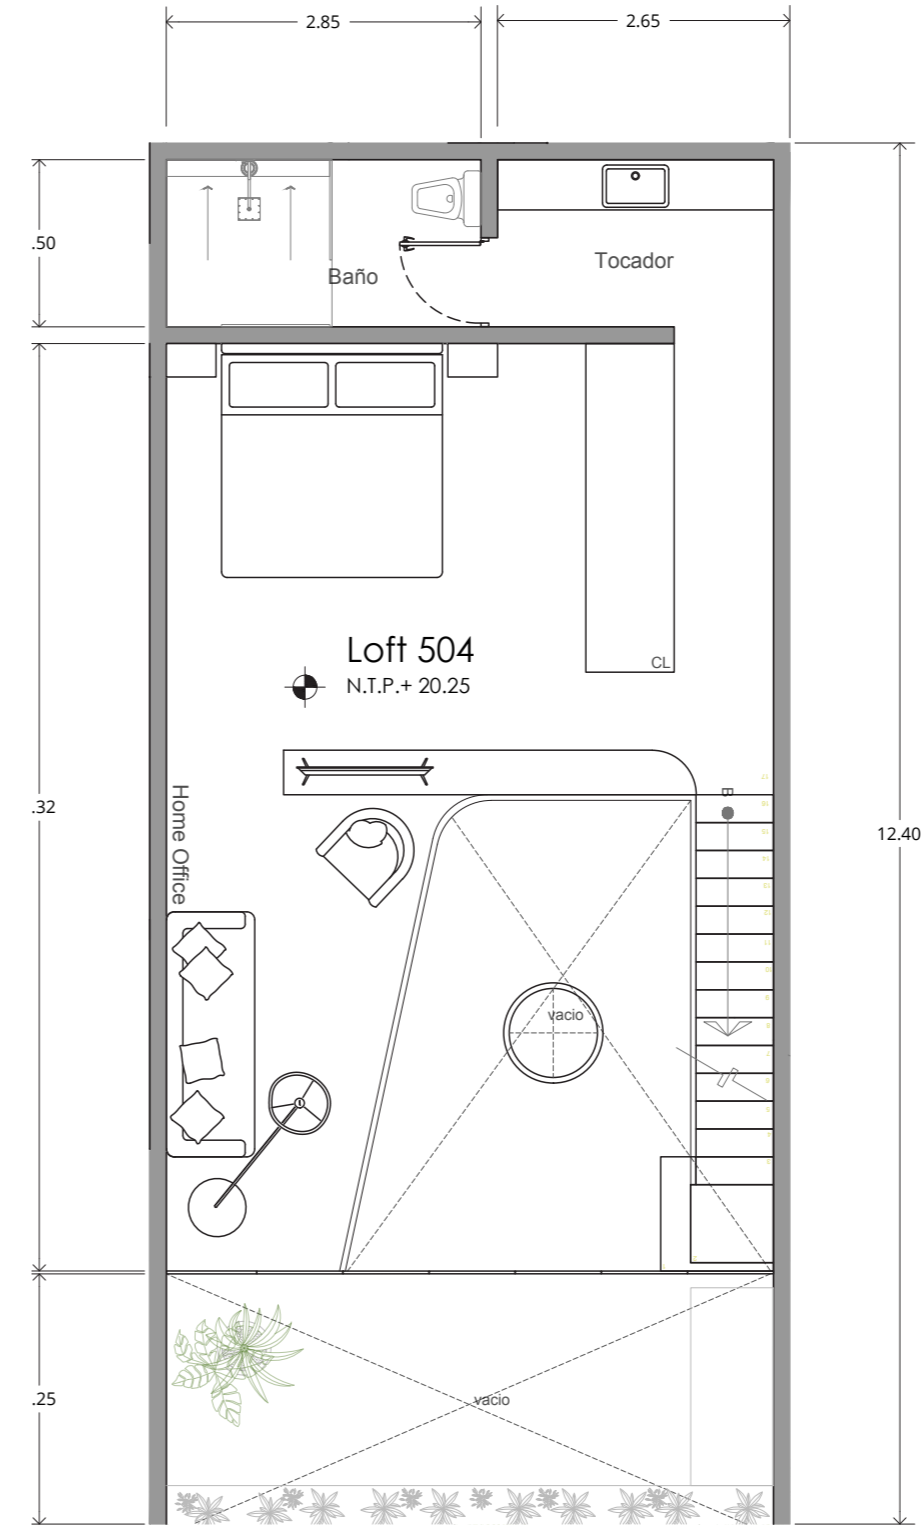

VARIA LIVING

designed to inspire

*MOBILIARIO DECORATIVO NO INLCUIDO
CONTRABARRA NO INLCUIDA
MUEBLE GRILL/ GRILL NO INLCUIDO

LOFT 504

ÁREA INTERIOR PB	46.49 M2
ÁREA INTERIOR NIVEL 1	42.12 M2
ÁREA EXTERIOR	12.66 M2
ÁREA TOTAL	101.27 M2

* SPECIFICATIONS: THESE PLANS MAY BE SUBJECT TO MINOR CHANGES AND/OR SMALL ADJUSTMENTS IN MEASUREMENTS, DIMENSION AND LAYOUTS DUE TO TECHNICAL IN THE COURSE OF THE PHYSICAL CONSTRUCTION

DESARROLLADORA
X WHITE GROUP

DISEÑO
**MAURICIO CEBALLOS
X ARCHITECTS**

VENTAS
ST2
ELENGORN REALTORS
VALI ARTA • NAVARIT

* ESPECIFICACIONES: ESTOS PLANOS PUEDEN TENER AJUSTES Y/O MODIFICACIONES EN MEDIDAS, COLINDANCIAS Y DISTRIBUCIÓN POR RAZONES TÉCNICAS PRESENTADAS EN LA EJECUCIÓN DE LA OBRA.