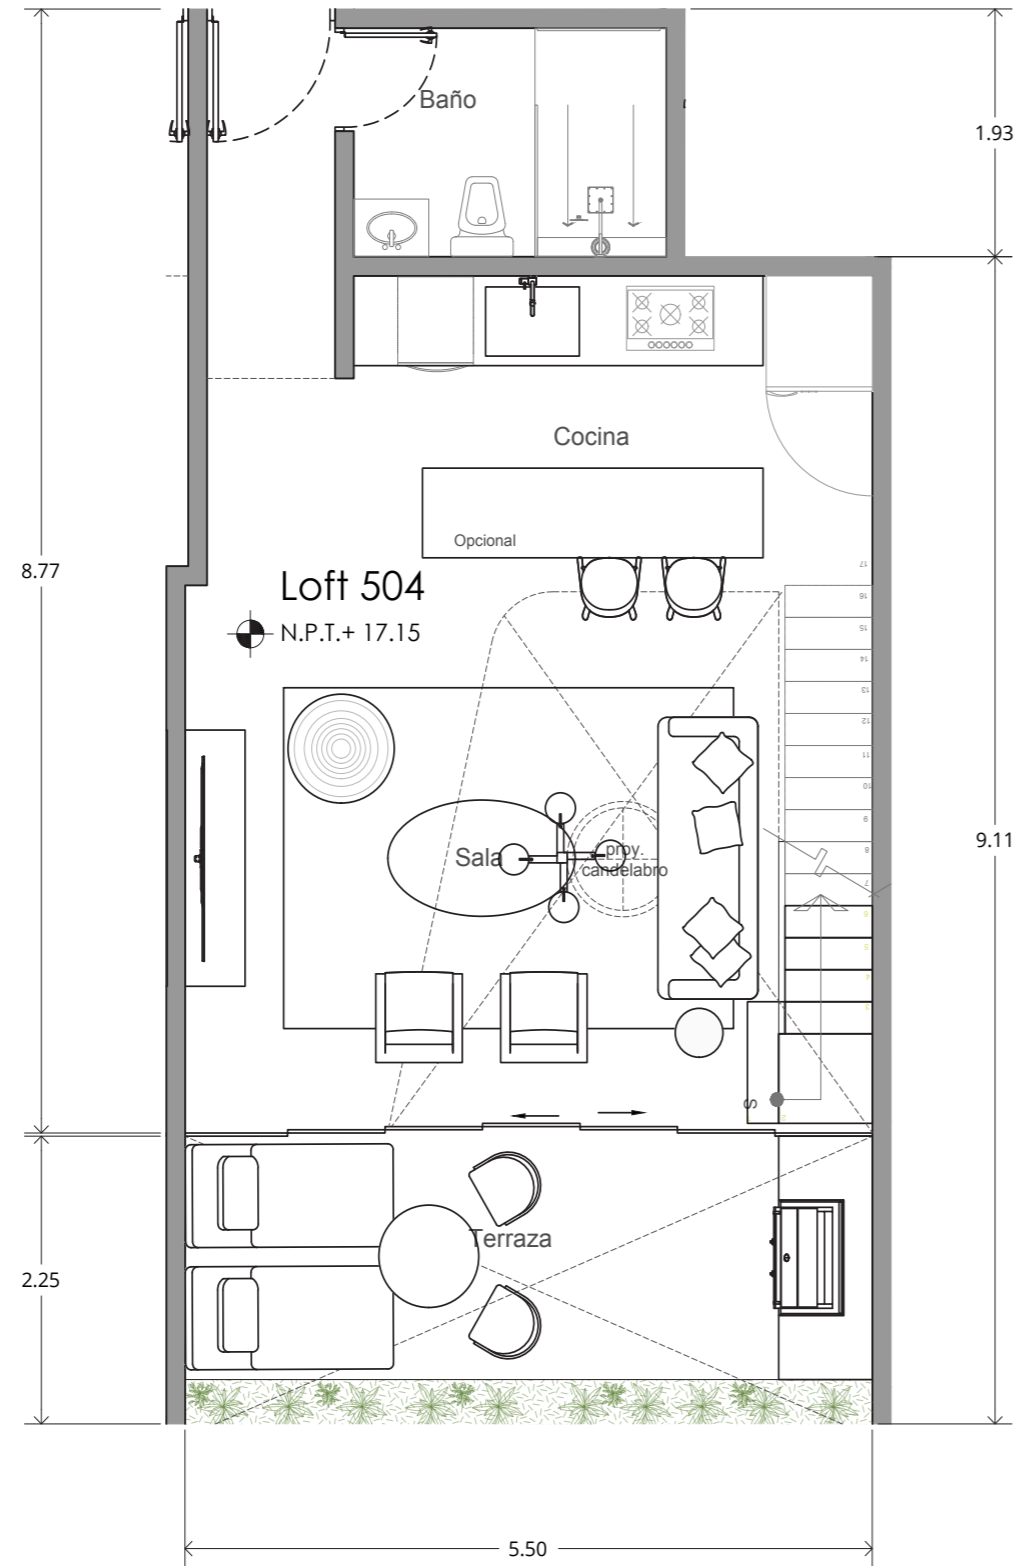

# VARIA LIVING

designed to inspire

\*MOBILIARIO DECORATIVO NO INLCUIDO  
CONTRABARRA NO INLCUIDA  
MUEBLE GRILL/ GRILL NO INLCUIDO

## LOFT 504

ÁREA INTERIOR PB	46.49 M2
ÁREA INTERIOR NIVEL 1	42.12 M2
ÁREA EXTERIOR	12.66 M2
ÁREA TOTAL	101.27 M2

\* SPECIFICATIONS: THESE PLANS MAY BE SUBJECT TO MINOR CHANGES AND/OR SMALL ADJUSTMENTS IN MEASUREMENTS, DIMENSION AND LAYOUTS DUE TO TECHNICAL IN THE COURSE OF THE PHYSICAL CONSTRUCTION