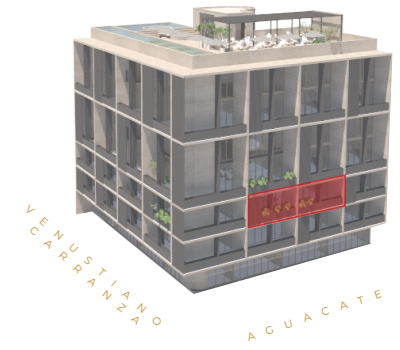

VARIA LIVING

designed to inspire

DEPARTAMENTO 202

| | |
|---------------|----------------------|
| ÁREA INTERIOR | 70.44 M ² |
| ÁREA EXTERIOR | 27.54 M ² |
| ÁREA TOTAL | 97.98 M ² |

* SPECIFICATIONS: THESE PLANS MAY BE SUBJECT TO MINOR CHANGES AND/OR SMALL ADJUSTMENTS IN MEASUREMENTS, DIMENSION AND LAYOUTS DUE TO TECHNICAL IN THE COURSE OF THE PHYSICAL CONSTRUCTION