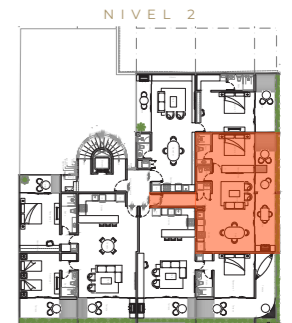

VARIA LIVING

designed to inspire

DEPARTAMENTO 202

| | |
|---------------|----------------------|
| ÁREA INTERIOR | 70.44 M ² |
| ÁREA EXTERIOR | 27.54 M ² |
| ÁREA TOTAL | 97.98 M ² |

* SPECIFICATIONS: THESE PLANS MAY BE SUBJECT TO MINOR CHANGES AND/OR SMALL ADJUSTMENTS IN MEASUREMENTS, DIMENSION AND LAYOUTS DUE TO TECHNICAL IN THE COURSE OF THE PHYSICAL CONSTRUCTION