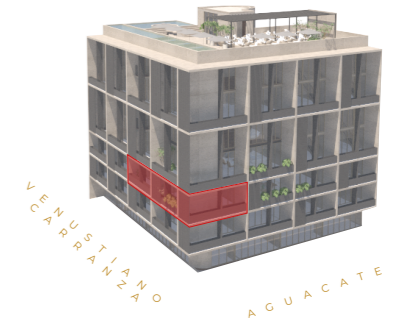

VARIA LIVING

designed to inspire

DEPARTAMENTO 203

ÁREA INTERIOR	73.48 M ²
ÁREA EXTERIOR	42.66 M ²
ÁREA TOTAL	116.14 M ²

* SPECIFICATIONS: THESE PLANS MAY BE SUBJECT TO MINOR CHANGES AND/OR SMALL ADJUSTMENTS IN MEASUREMENTS, DIMENSION AND LAYOUTS DUE TO TECHNICAL IN THE COURSE OF THE PHYSICAL CONSTRUCTION