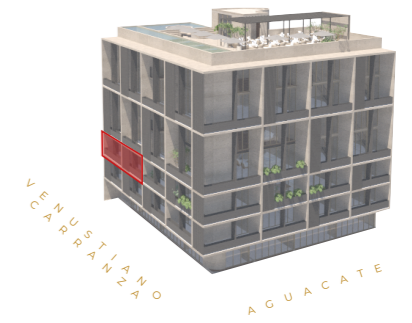

VARIA LIVING

designed to inspire

DEPARTAMENTO 204

ÁREA INTERIOR 112.87M²
 ÁREA EXTERIOR 33.91M²
 ÁREA TOTAL 146.78 M²

* SPECIFICATIONS: THESE PLANS MAY BE SUBJECT TO MINOR CHANGES AND/OR SMALL ADJUSTMENTS IN MEASUREMENTS, DIMENSION AND LAYOUTS DUE TO TECHNICAL IN THE COURSE OF THE PHYSICAL CONSTRUCTION