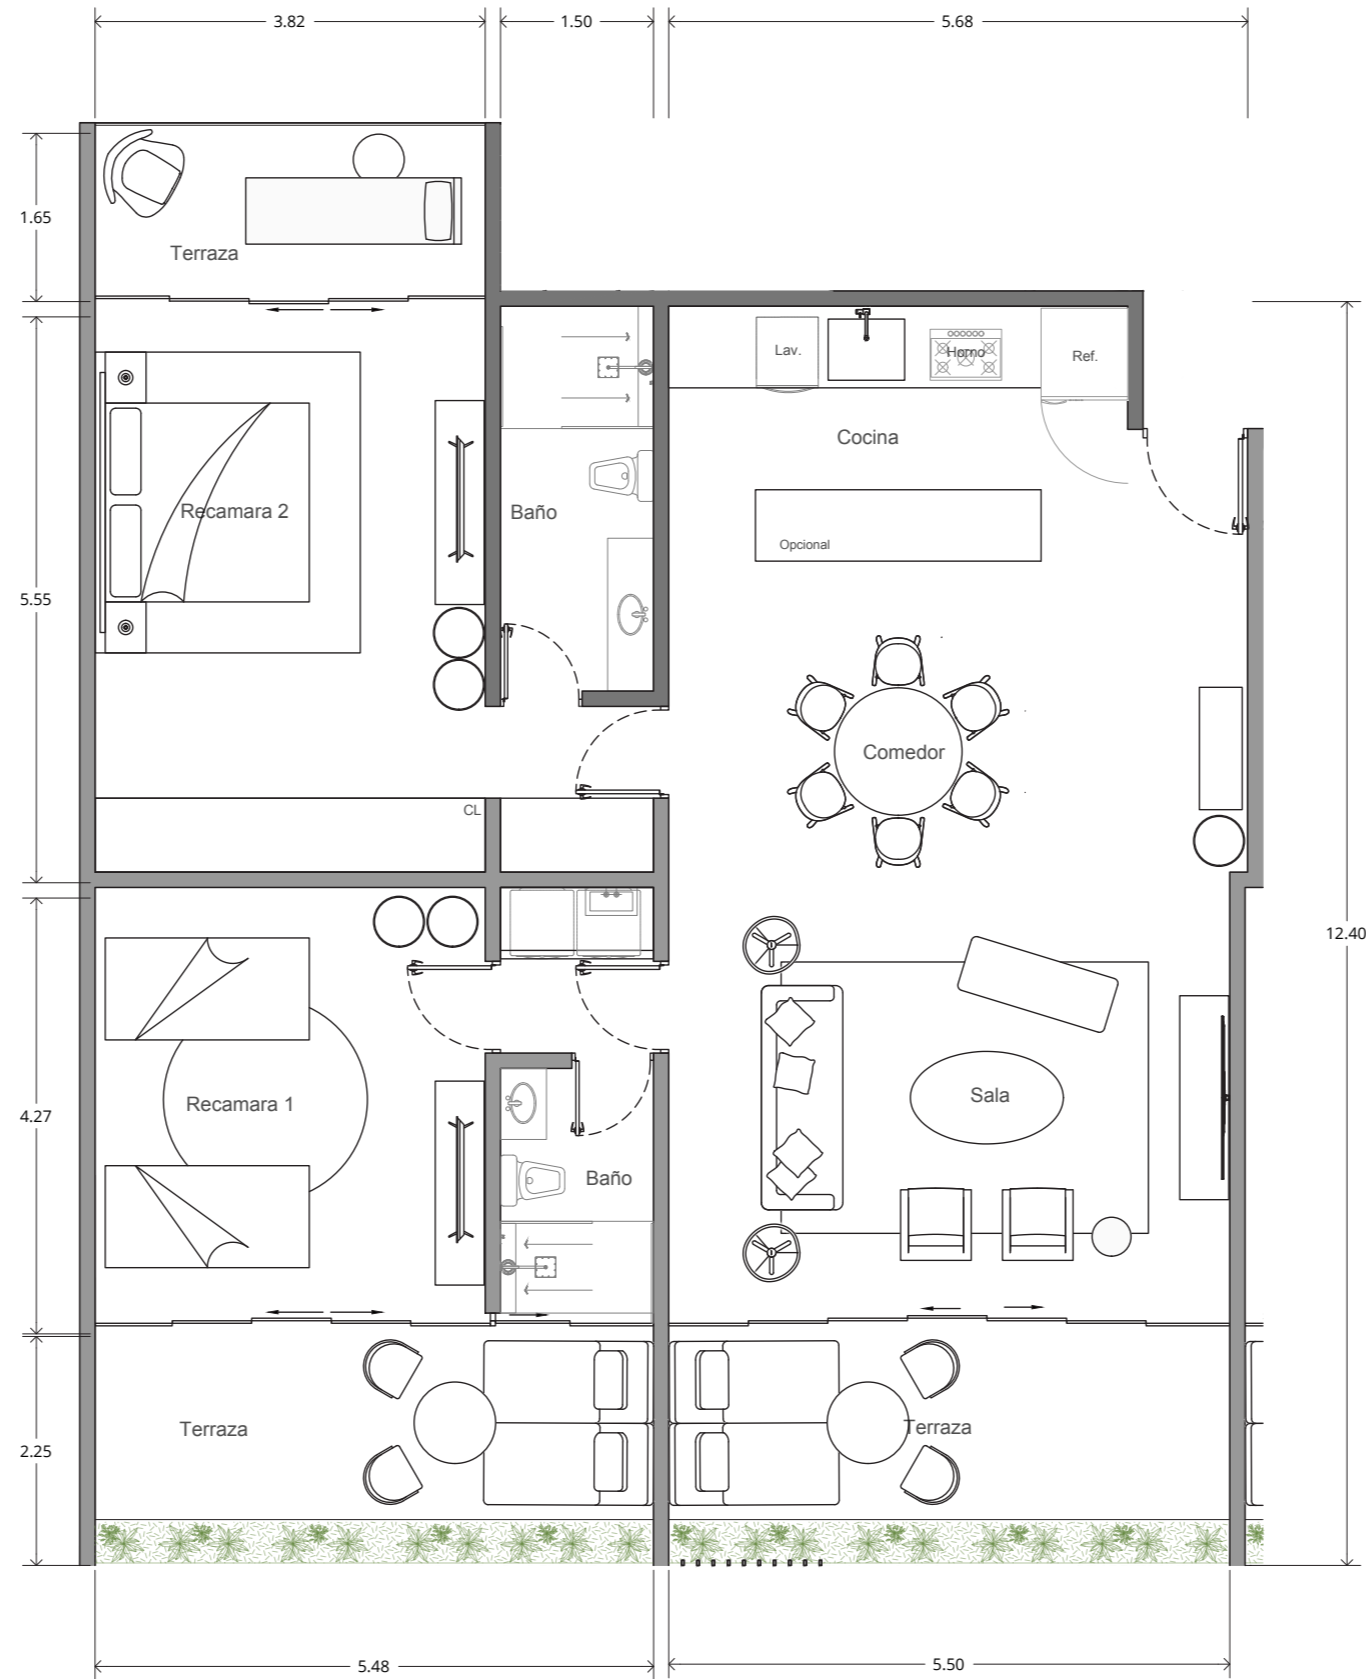

VARIA LIVING

designed to inspire

DEPARTAMENTO 204

ÁREA INTERIOR 112.87M²
 ÁREA EXTERIOR 33.91M²
 ÁREA TOTAL 146.78 M²

* SPECIFICATIONS: THESE PLANS MAY BE SUBJECT TO MINOR CHANGES AND/OR SMALL ADJUSTMENTS IN MEASUREMENTS, DIMENSION AND LAYOUTS DUE TO TECHNICAL IN THE COURSE OF THE PHYSICAL CONSTRUCTION